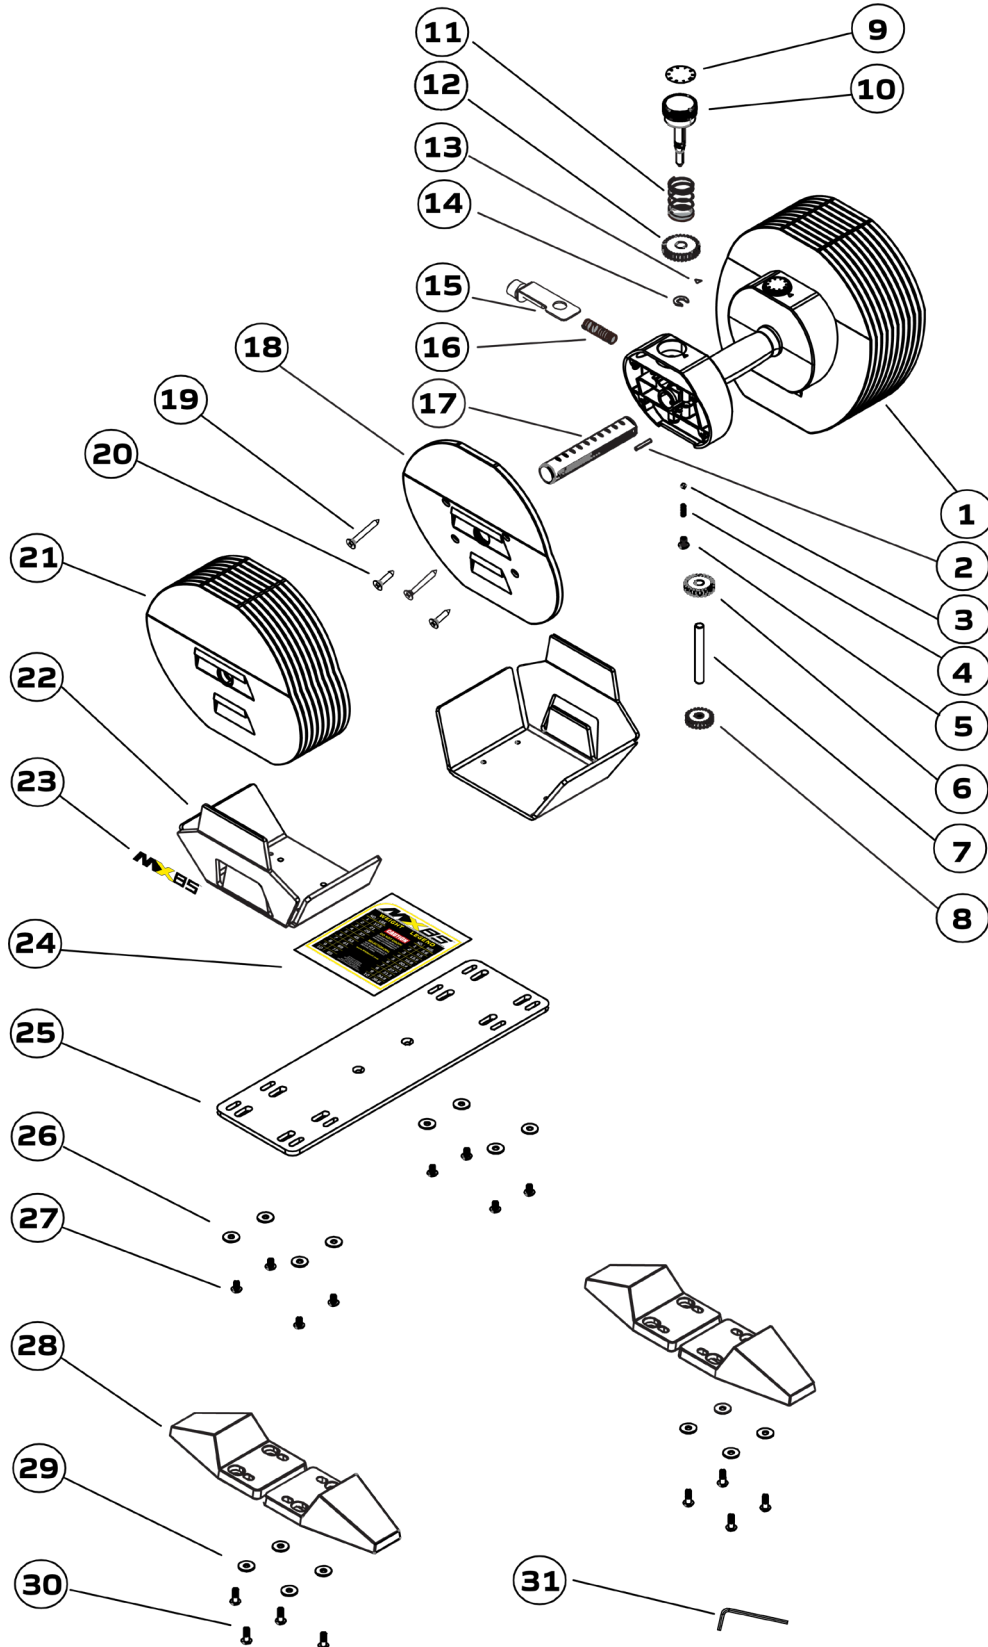

## MX85™ DUMBBELL SYSTEM

### EXPLODED PARTS DIAGRAM - MX85 ON CRADLES

**MX85™ DUMBBELL SYSTEM****PARTS LIST - MX85 DUMBBELLS ON CRADLES**

<b>NO</b>	<b>PART NO.</b>	<b>DESCRIPTION</b>	<b>SPECIFICATIONS</b>	<b>QTY</b>
1	85001	Handset		2
2	85002	Plug Pin for Selector Shaft	D3 x 20mm	4
3	85003	Ball Detent	D5	4
4	85004	Spring for Ball Detent	13.5L x 4.5OD x 0.8T	4
5	85005	Bolt M6 x 8mm	M6 x 8mm	4
6	85006	Upper Cog	27.5	4
7	85007	Cog Shaft	8 x 63.5mm	4
8	85008	Lower Cog	25.4	4
9	85009	Decal - Number		4
10	85010	Selector Dial		4
11	85011	Selector Spring	31 x 22.7 x 1.2	4
12	85012	Selector Cog	34	4
13	85013	Decal - Triangle Indicator		4
14	85014	C Clip	65Mn	4
15	85015	Release Bracket		4
16	85016	Spring for Release Bracket	41 x 9.4 x 0.8	4
17	85017	Selector Shaft	D19 x 110mm	4
18	85018	Secured Weight Plate	235 x 248 x T8.5mm	4
19	85019	Screw M8 x 37mm	ST4.8 x 37mm	8
20	85020	Screw M8 x 24mm	ST4.8 x 24mm	8
21	85021	Weight Plate MX85	235 x 248 x T8.5mm	36
22	85022	Cradle	332 x 253 x T4.0	4
23	85023	Decal for Cradle		4
24	85024	Decal - Weight Legend		2
25	85025	Cradle Base	338.5 x 156.5 x 5mm	2
26	85026	Washer M10 x ID5mm	OD10 x ID5 x T1.0mm	16
27	85027	Bolt M5 x10	M5 x10mm	16
28	85028	Feet		8
29	85029	Washer M10 x ID5mm	OD15 x ID5 x T1.2mm	16
30	85030	Bolt M5 x 15mm	M5 x 15mm	16
31	85031	Allen Key M4	S4	1

To request MX SELECT Parts go to - [www.mxselect.com/part-request/](http://www.mxselect.com/part-request/)