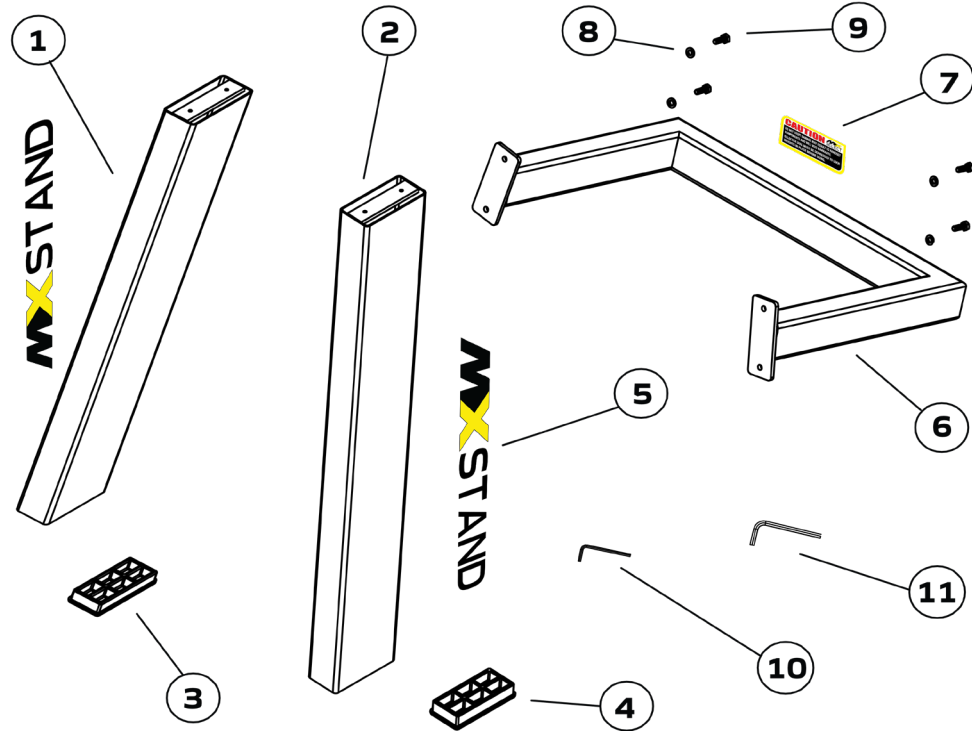

MX DUMBBELL STAND

EXPLODED PARTS DIAGRAM - MX DUMBBELL STAND

PARTS LIST - MX DUMBBELL STAND

NO	PART NO.	DESCRIPTION	SPECIFICATIONS	QTY
1	MXS001	MX Stand Legs (Left)	101.6 x 50.8 x 639 x T1.8mm	1
2	MXS002	MX Stand Legs (Right)	101.6 x 50.8 x 639 x T1.8mm	1
3	MXS003	Rubber Foot Left	101.6 x 50.8 x 24.5mm	1
4	MXS004	Rubber Foot Right	101.6 x 50.8 x 24.5mm	1
5	MXS005	MX Decal for MX Stand Legs		2
6	MXS006	MX Stand Base	50.8 x 38.1 x 1188.2 x T1.8mm	1
7	MXS007	Decal for MX Stand Base		1
8	MXS008	Washer M12 x 6	OD11.5 x ID6.5 x T1.0mm	4
9	MXS009	Bolt M6 x 15mm	M6 x 15mm	4
10	MXS010	Allen Key M4	S4	1
11	MXS011	Allen Key M3	S3	1